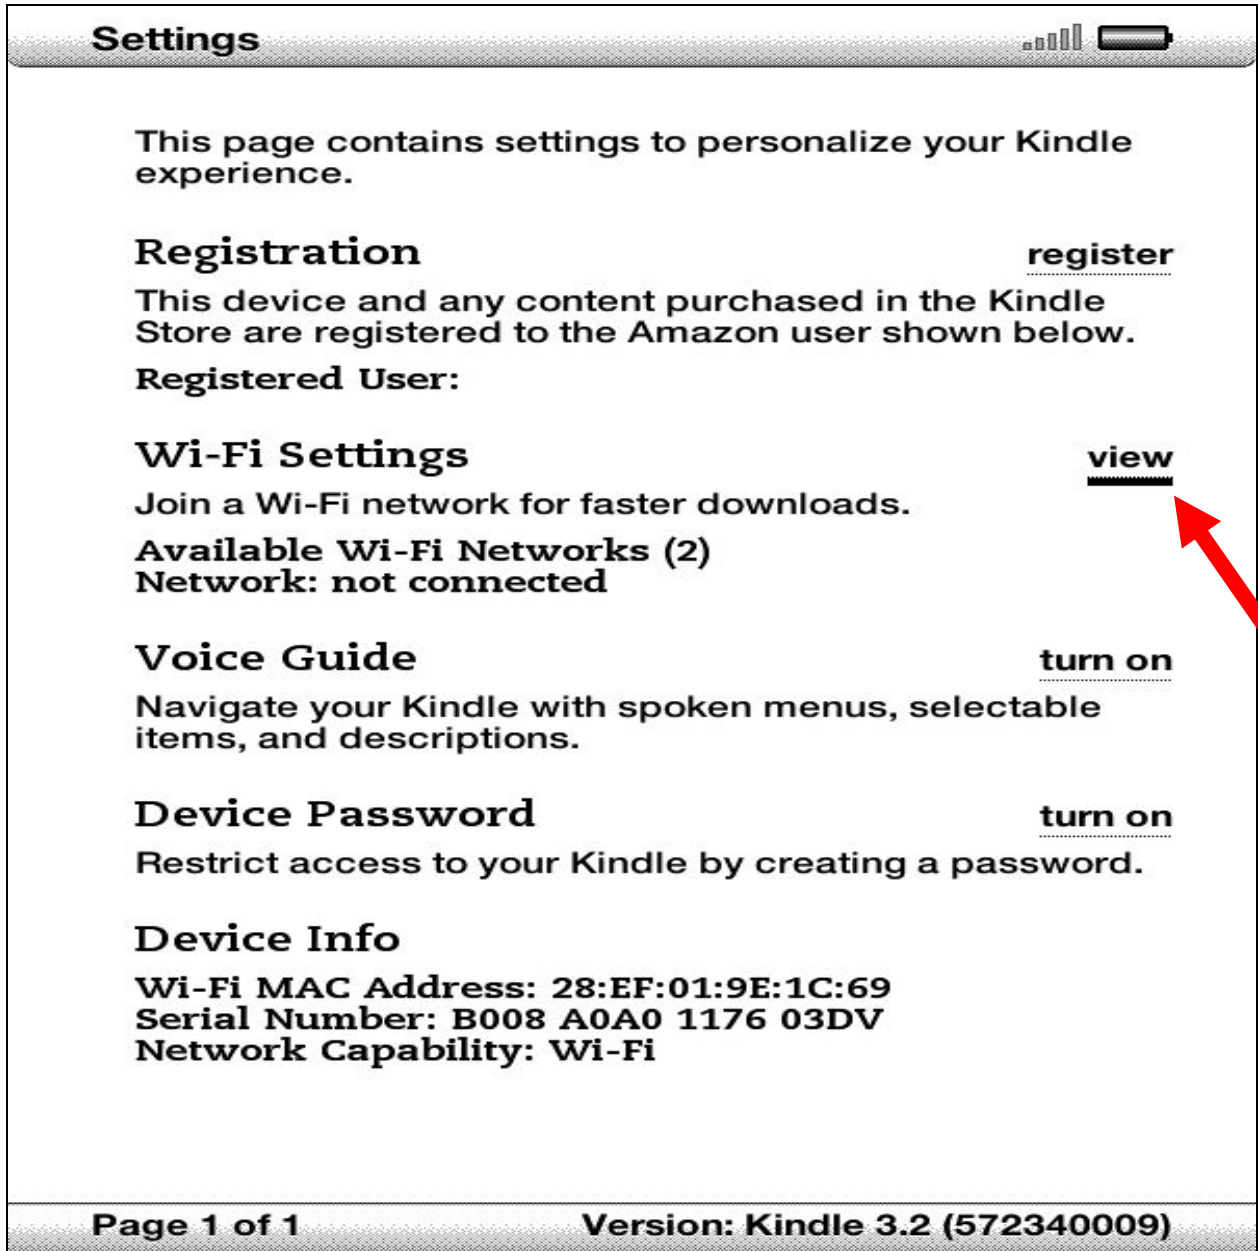

The following section describes in detail how to connect to a wireless network using the **keyboard and 5-way controller buttons** on the Kindle. This document presumes that you have the appropriate permissions on your Kindle to setup a wireless connection. NOTE: Kindle may have additional security features that may periodically ask you if you want to continue making changes during the wireless setup process.

1. Press the Home button and then press the Menu button.

2. Navigate to "Settings" by moving the 5-way controller down, then press the 5-way controller to select.

3. Select “*view*” next to “Wi-Fi Settings” to display a list of detected Wi-Fi networks. You may have to wait a moment as your Kindle detects networks in range. Kindle automatically scans for available Wi-Fi networks at periodic intervals.