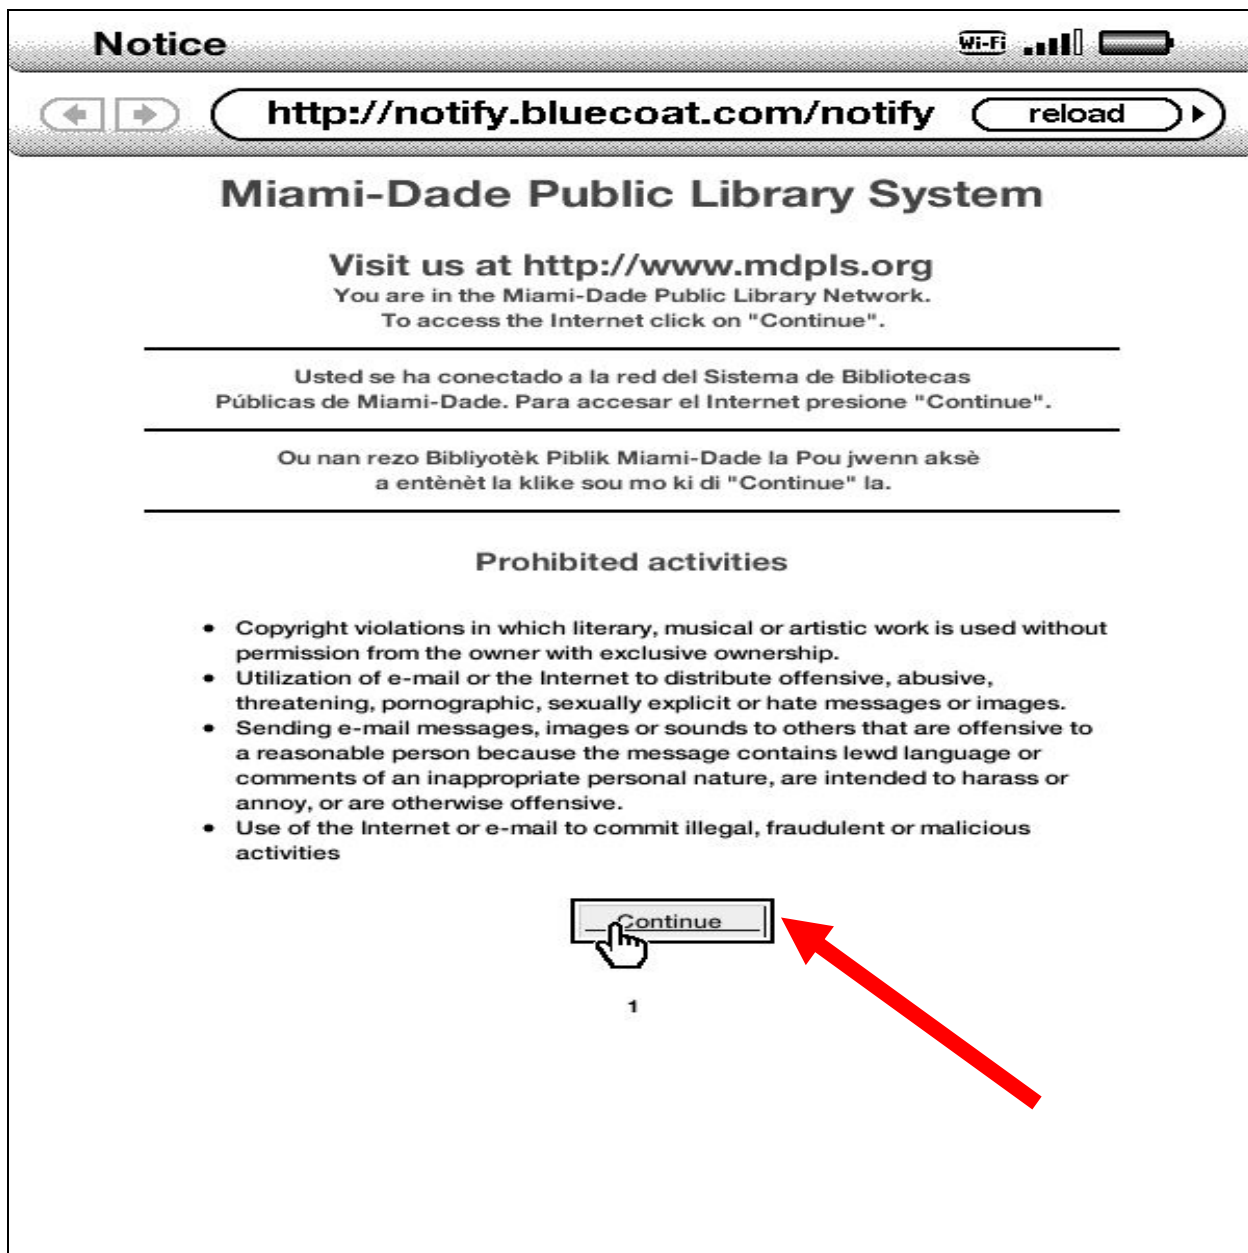

7. You will be directed to the page shown below:

Use the 5-way controller to select **Continue** to access the Internet.