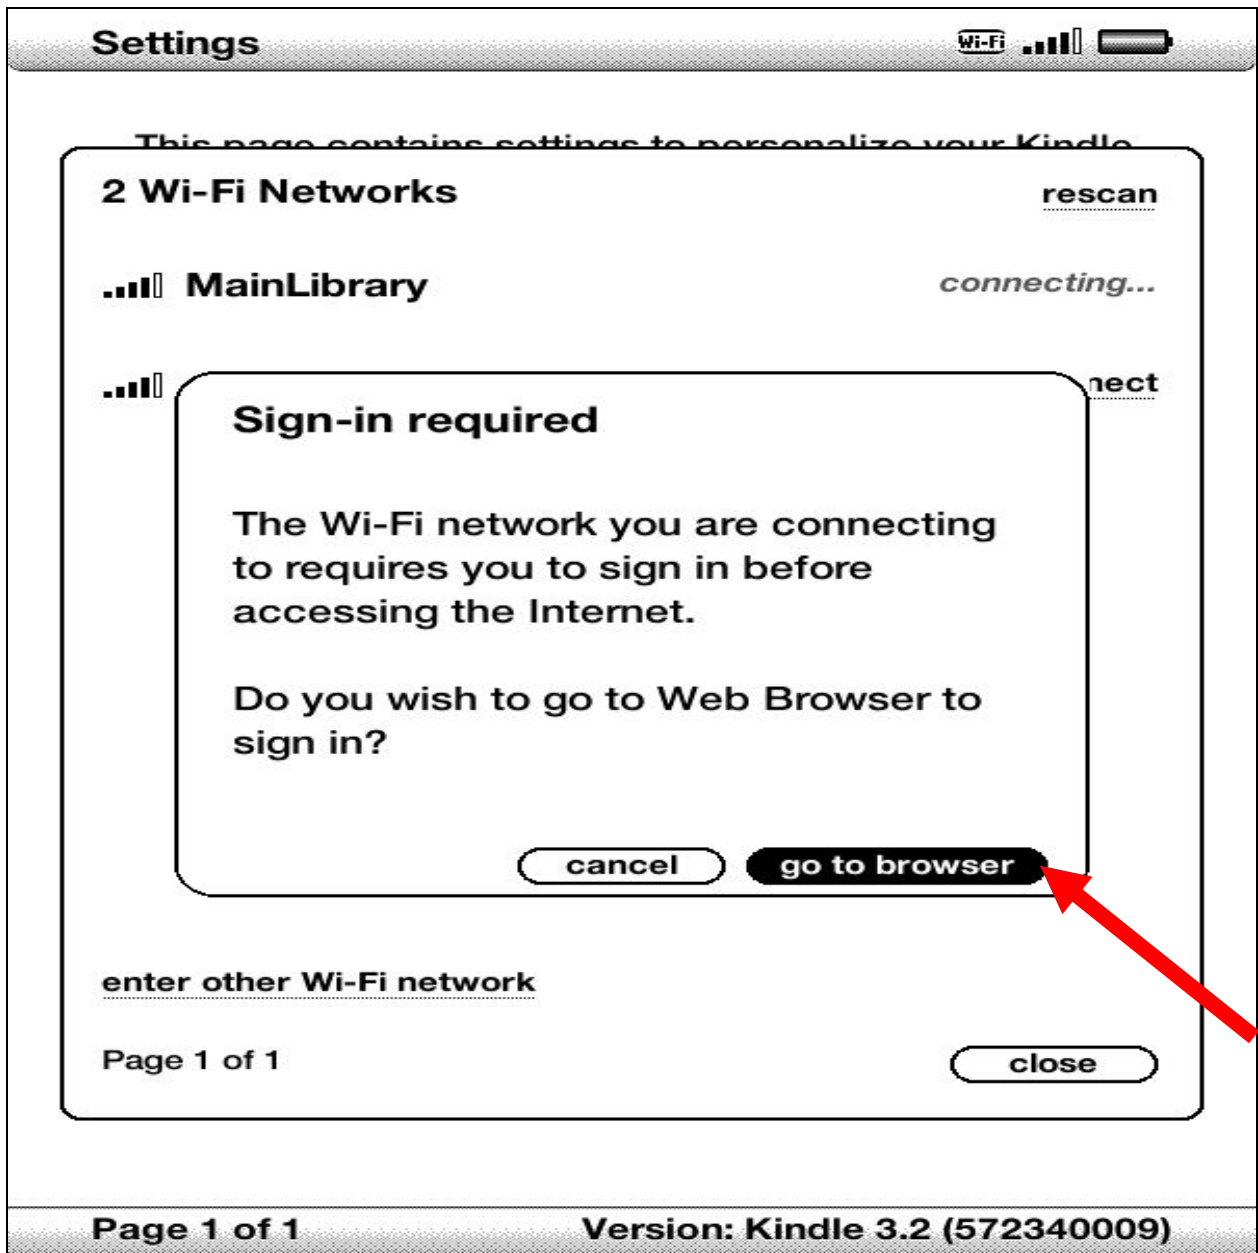

1. Press the Home button and then press the Menu button.

2. Navigate to "Settings" by moving the 5-way controller down, then press the 5-way controller to select.

3. Select “*view*” next to “Wi-Fi Settings” to display a list of detected Wi-Fi networks. You may have to wait a moment as your Kindle detects networks in range. Kindle automatically scans for available Wi-Fi networks at periodic intervals.

4. A list of wireless networks will be displayed. These are all the networks that are within range of your Kindle. Navigate to the network that displays the **Library's Name** by moving the 5-way controller down, then press the 5-way controller to select. (Ex. "MainLibrary")

NOTE: To rescan for available networks at any time, select "rescan."

5. The Kindle will now attempt to connect to the network as shown below.

6. When finished, Kindle will display the screen shown below. Use the 5-way controller to select “go to browser”.