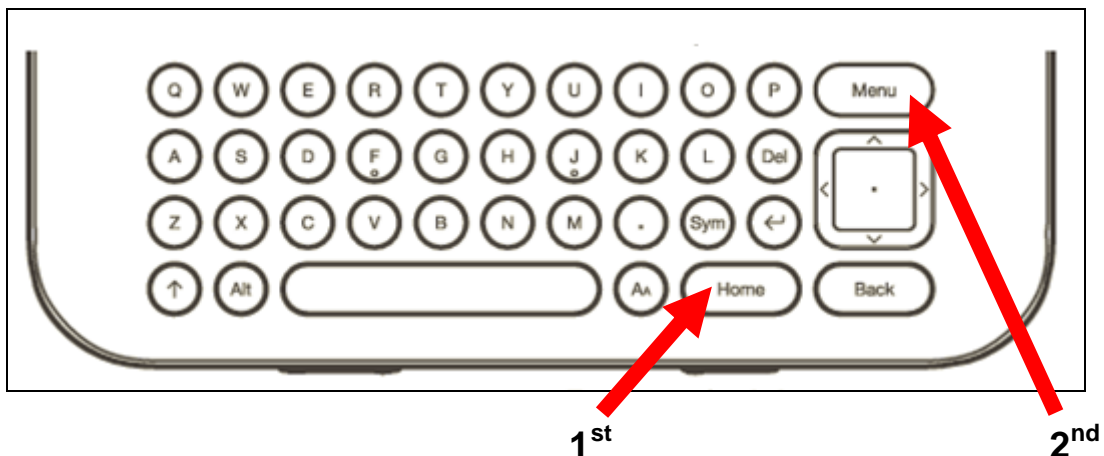

1. Press the Home button and then press the Menu button.