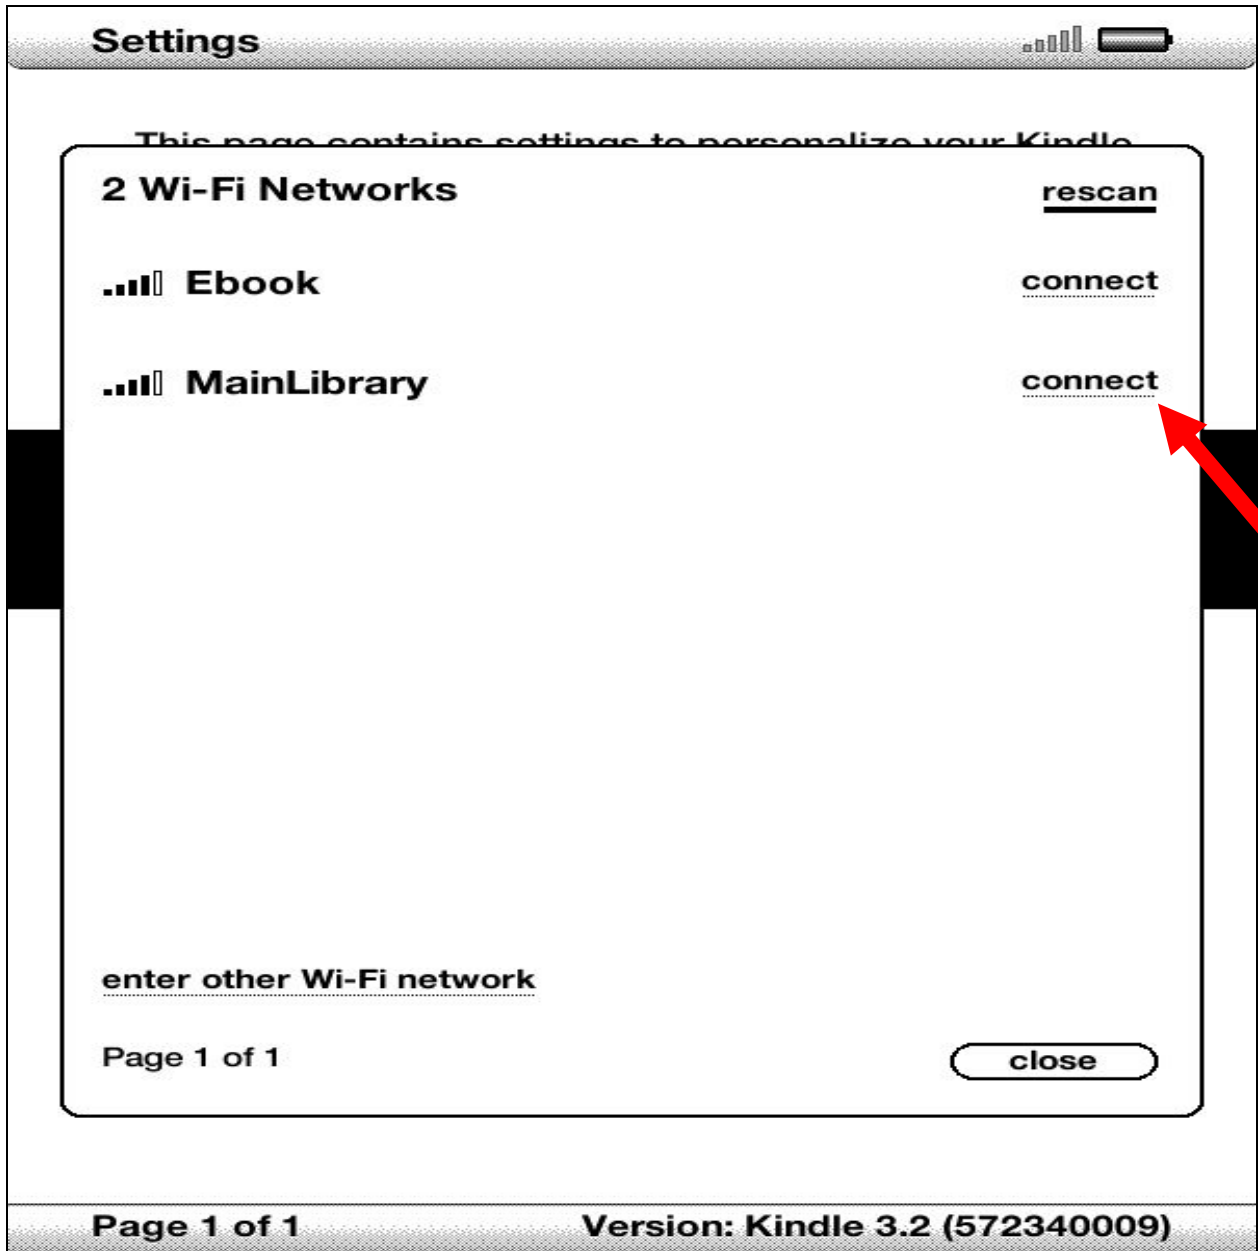

1. Press the Home button and then press the Menu button.

2. Navigate to "Settings" by moving the 5-way controller down, then press the 5-way controller to select.

3. Select “*view*” next to “Wi-Fi Settings” to display a list of detected Wi-Fi networks. You may have to wait a moment as your Kindle detects networks in range. Kindle automatically scans for available Wi-Fi networks at periodic intervals.

4. A list of wireless networks will be displayed. These are all the networks that are within range of your Kindle. Navigate to the network that displays the **Library's Name** by moving the 5-way controller down, then press the 5-way controller to select. (Ex. "MainLibrary")