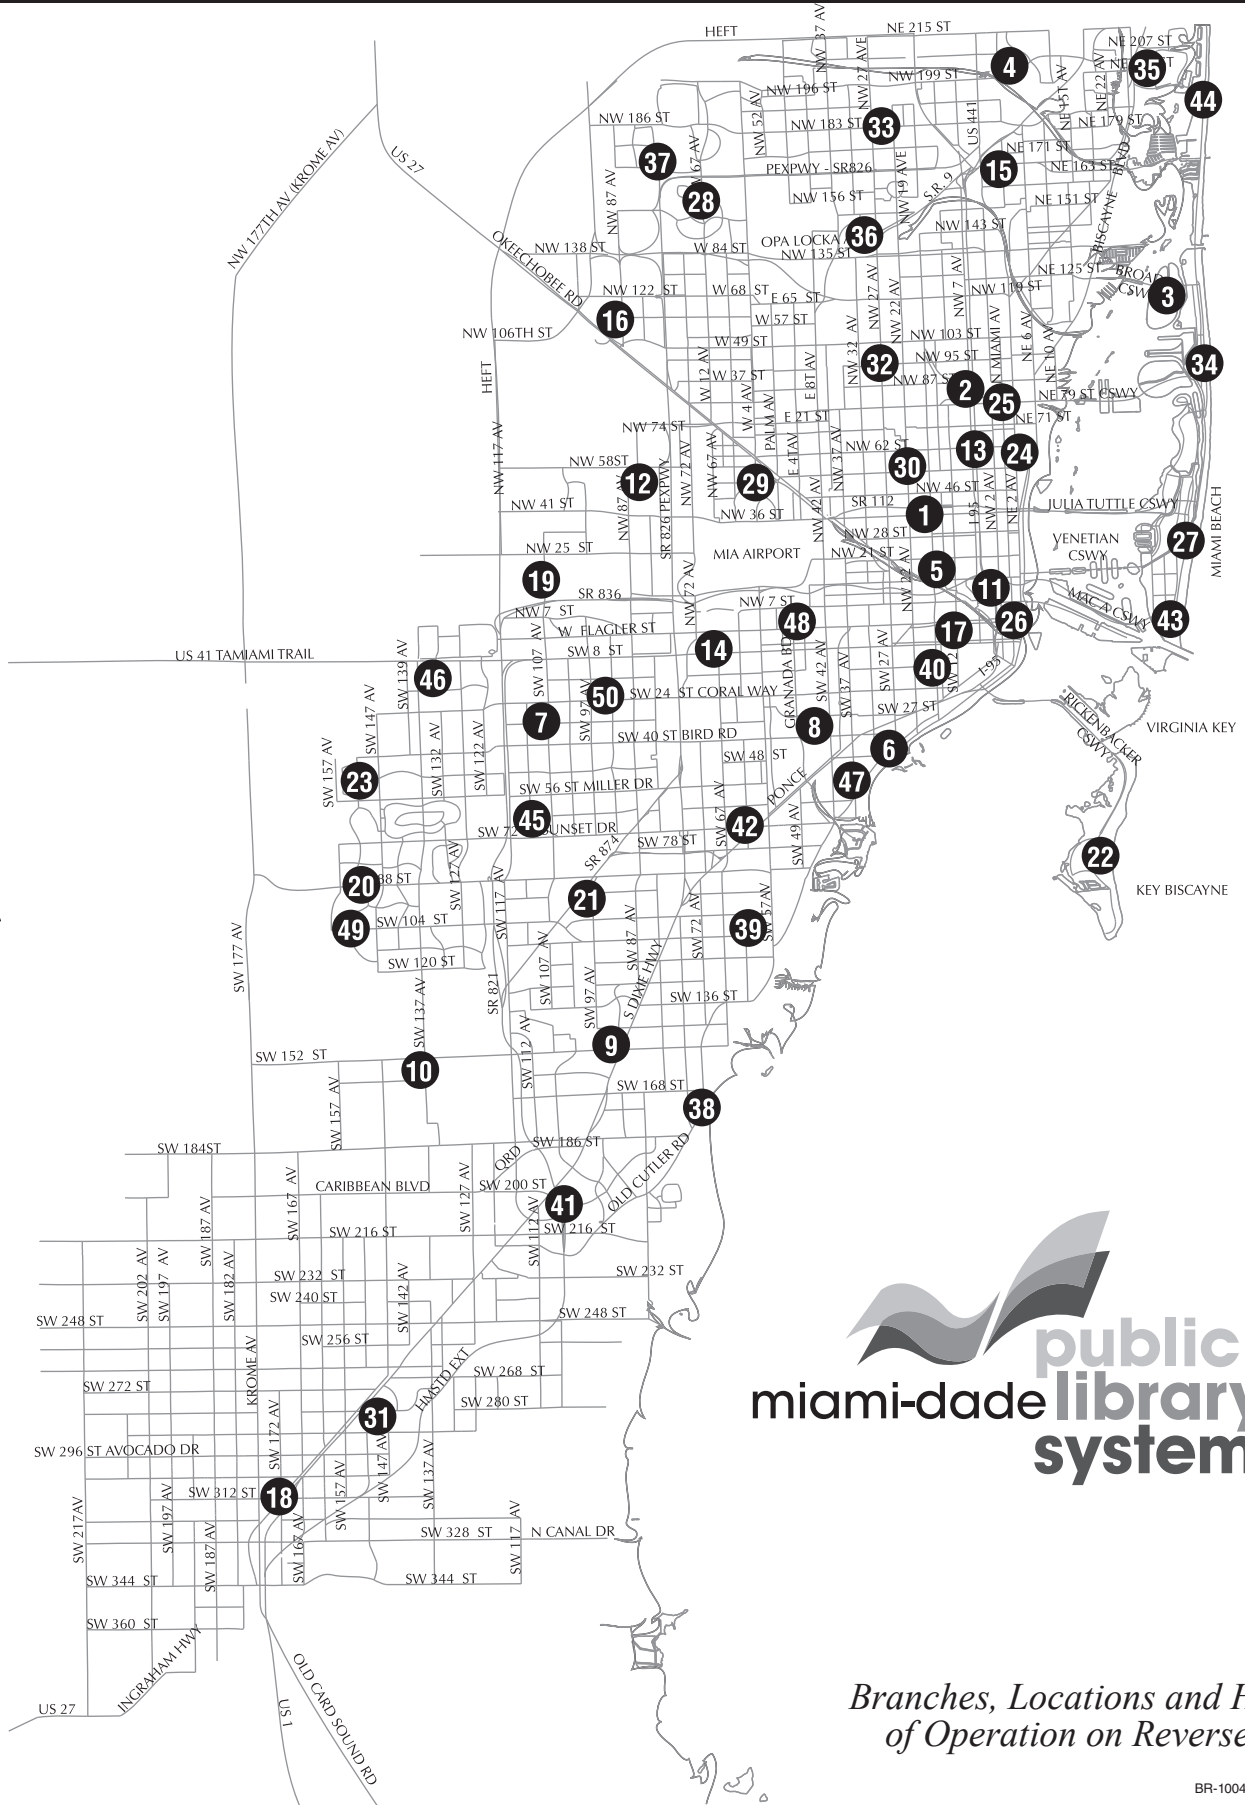

MIAMI-DADE PUBLIC LIBRARY SYSTEM

Branch Locations

MIAMI-DADE
COUNTY

public
miami-dade library
system

*Branches, Locations and Hours
of Operation on Reverse Side*