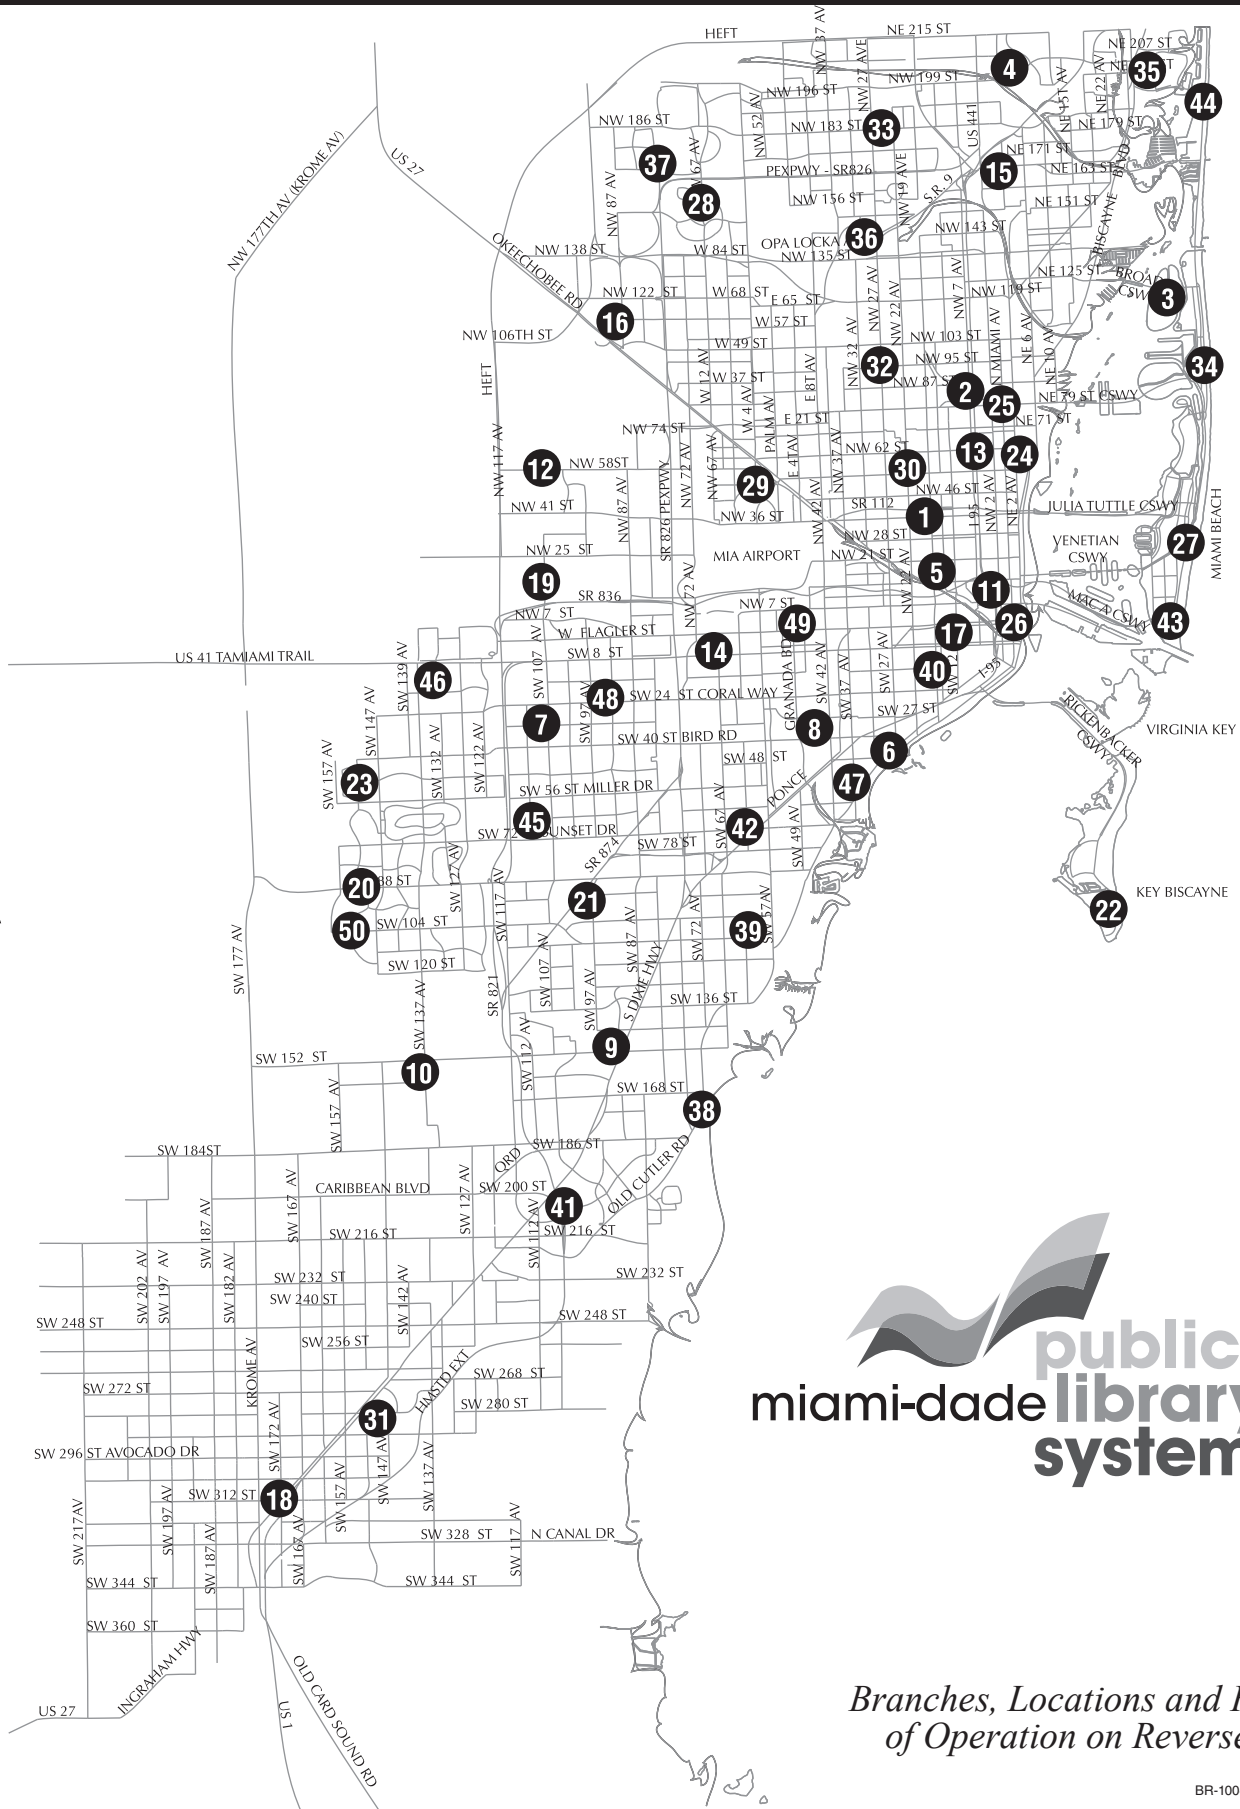

## Branch Locations

MIAMI-DADE  
COUNTY

public  
miami-dade library  
system

*Branches, Locations and Hours  
of Operation on Reverse Side*