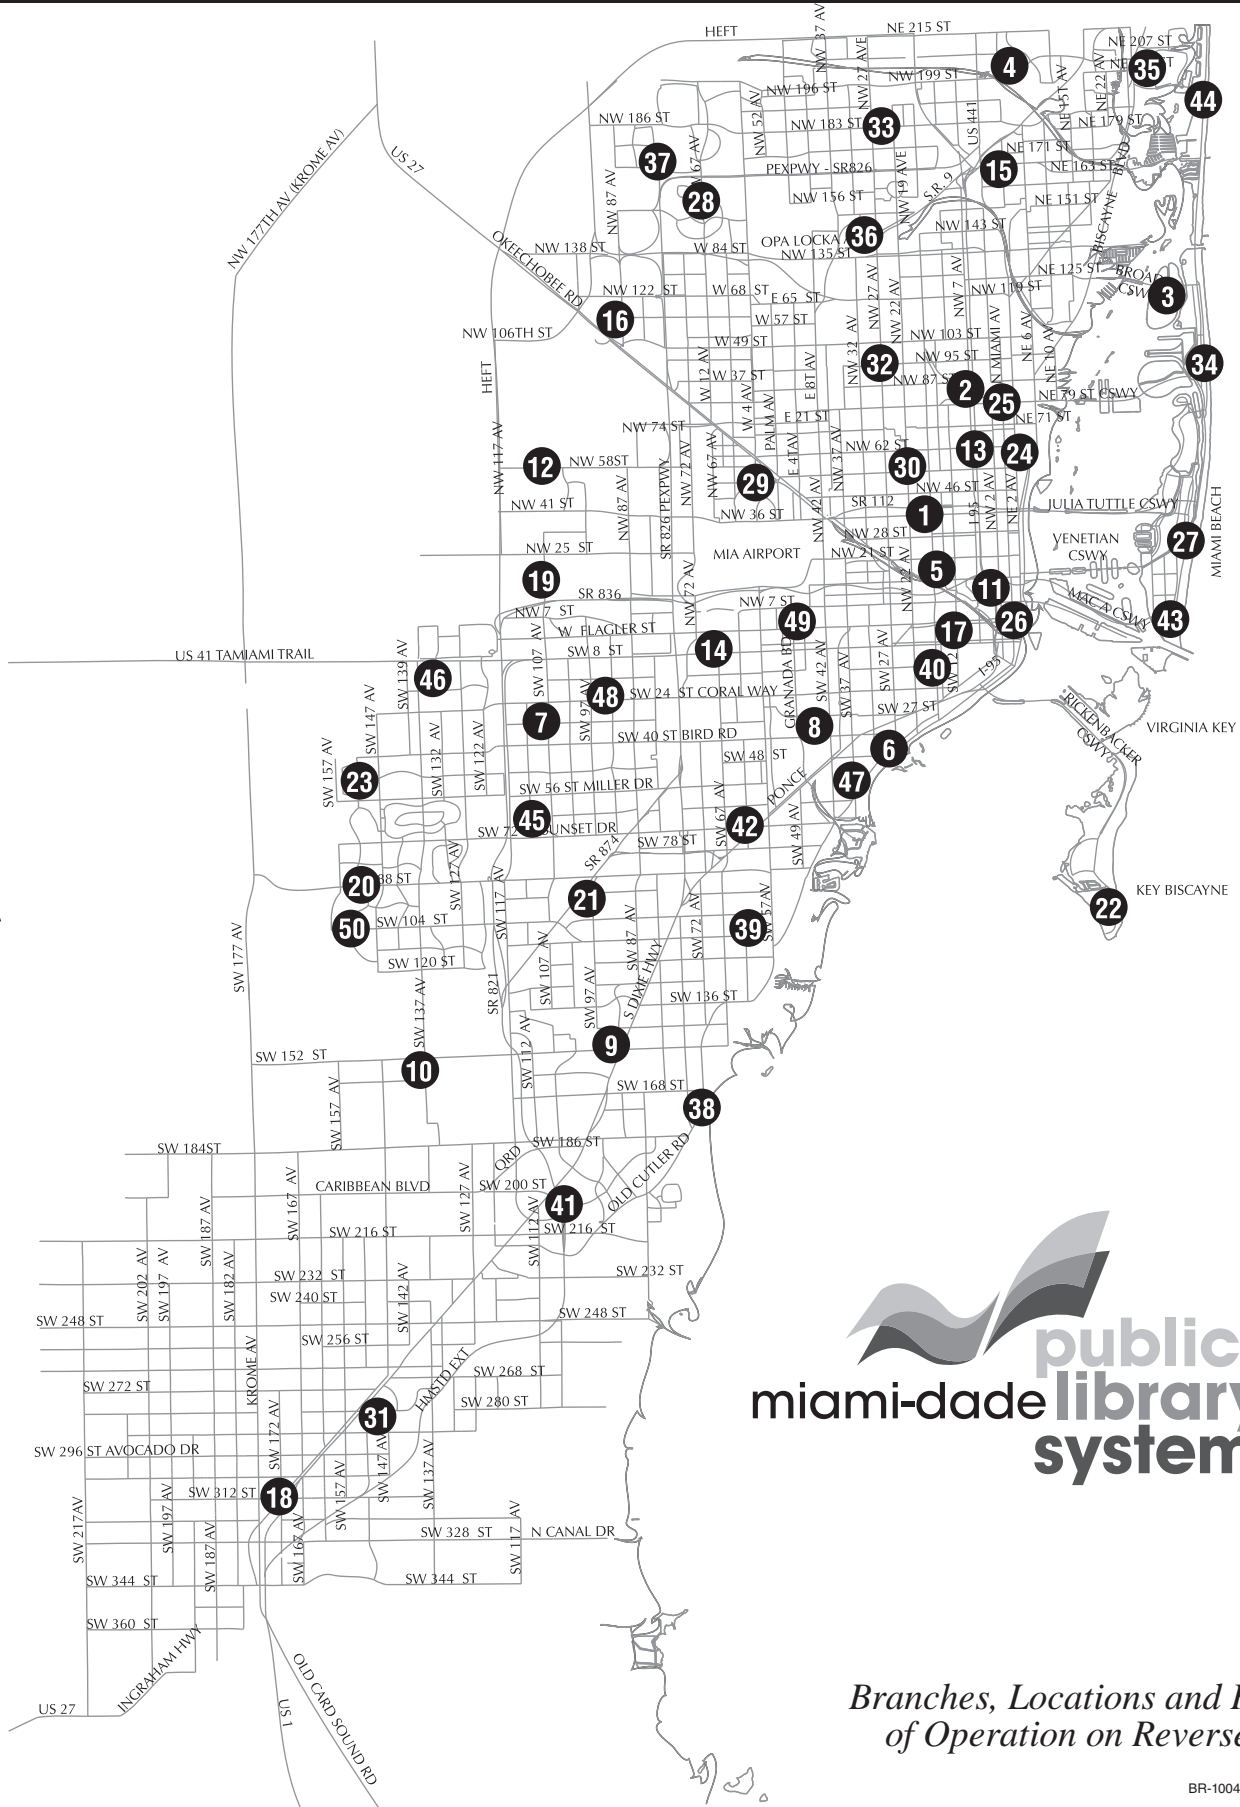

## Branch Locations

MIAMI-DADE  
COUNTY

public  
miami-dade library  
system

*Branches, Locations and Hours  
of Operation on Reverse Side*