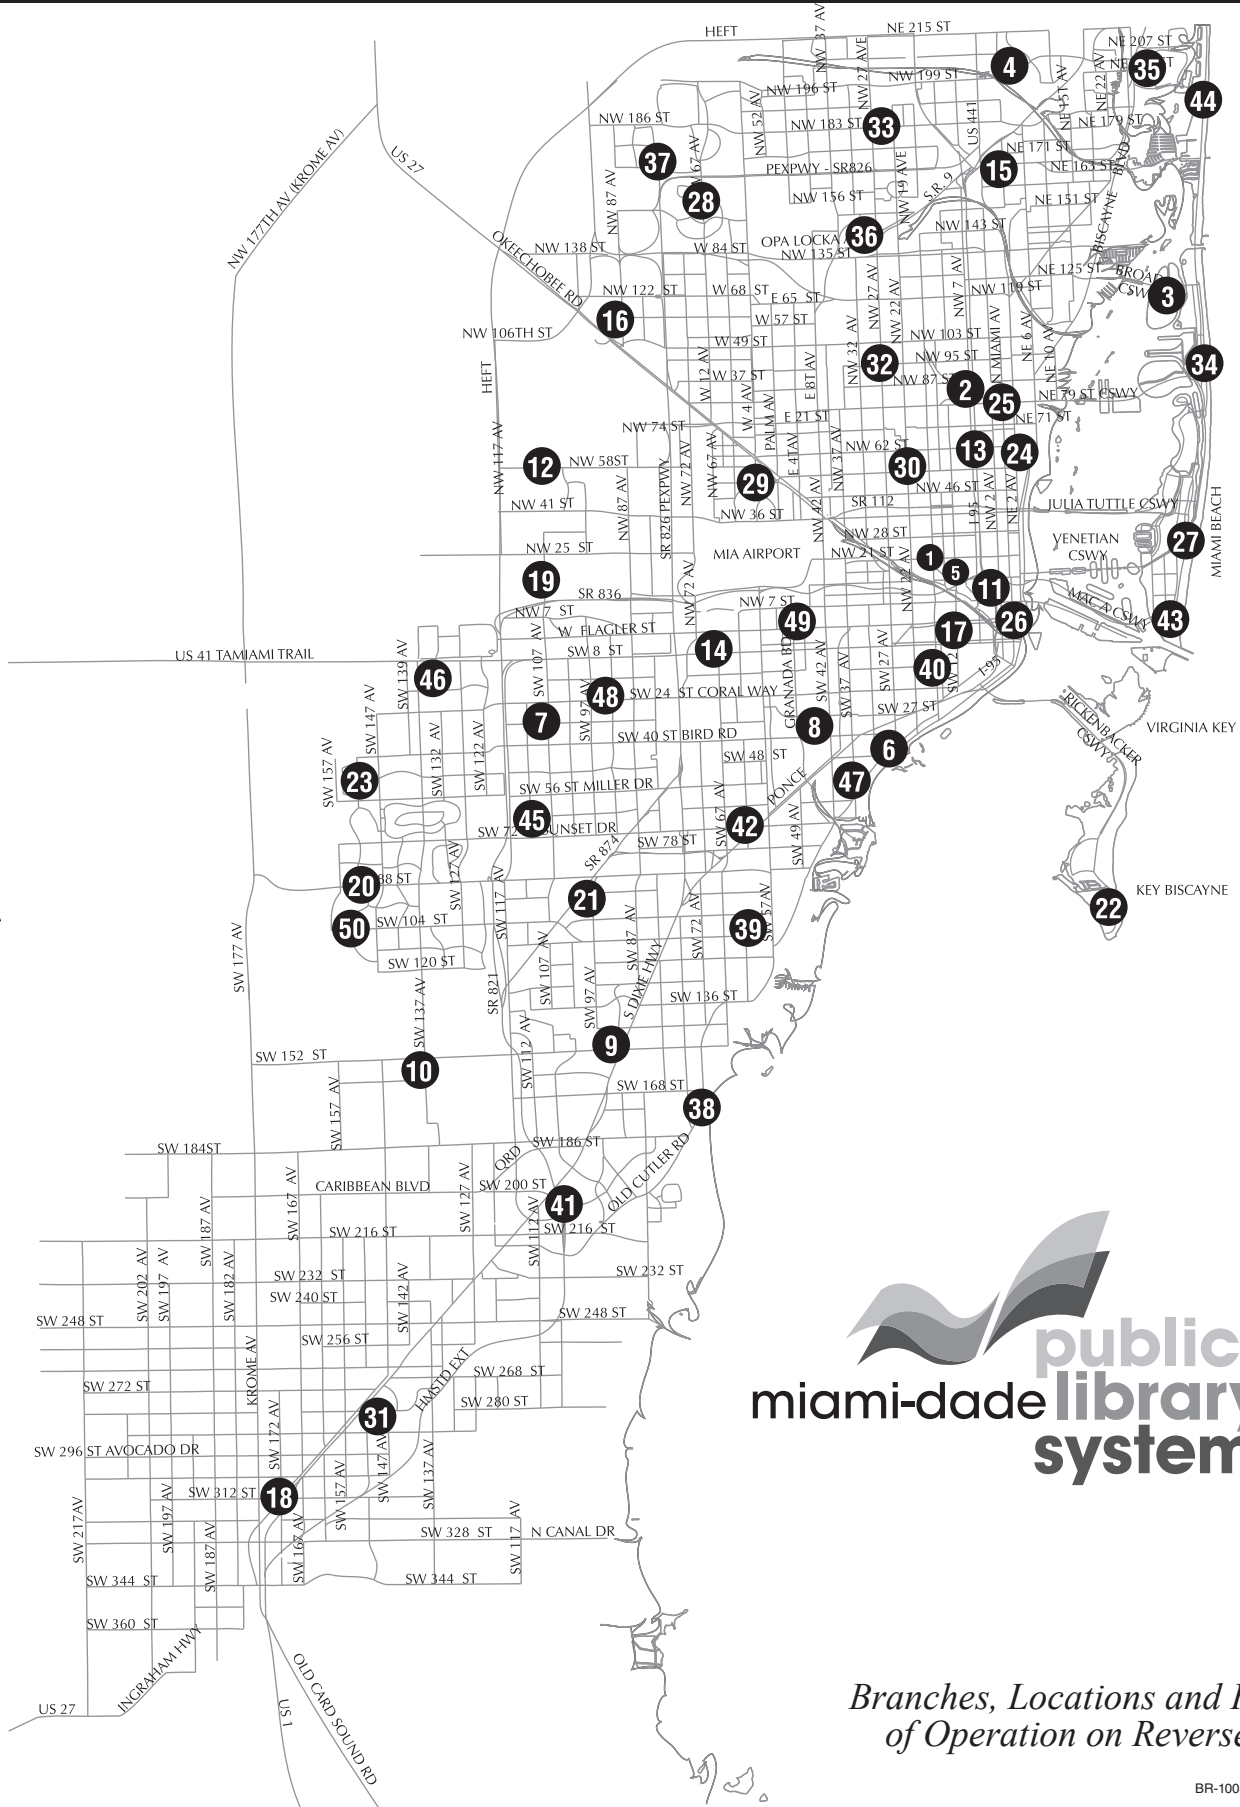

MIAMI-DADE PUBLIC LIBRARY SYSTEM

Branch Locations

MIAMI-DADE
COUNTY

public
miami-dade library
system

*Branches, Locations and Hours
of Operation on Reverse Side*