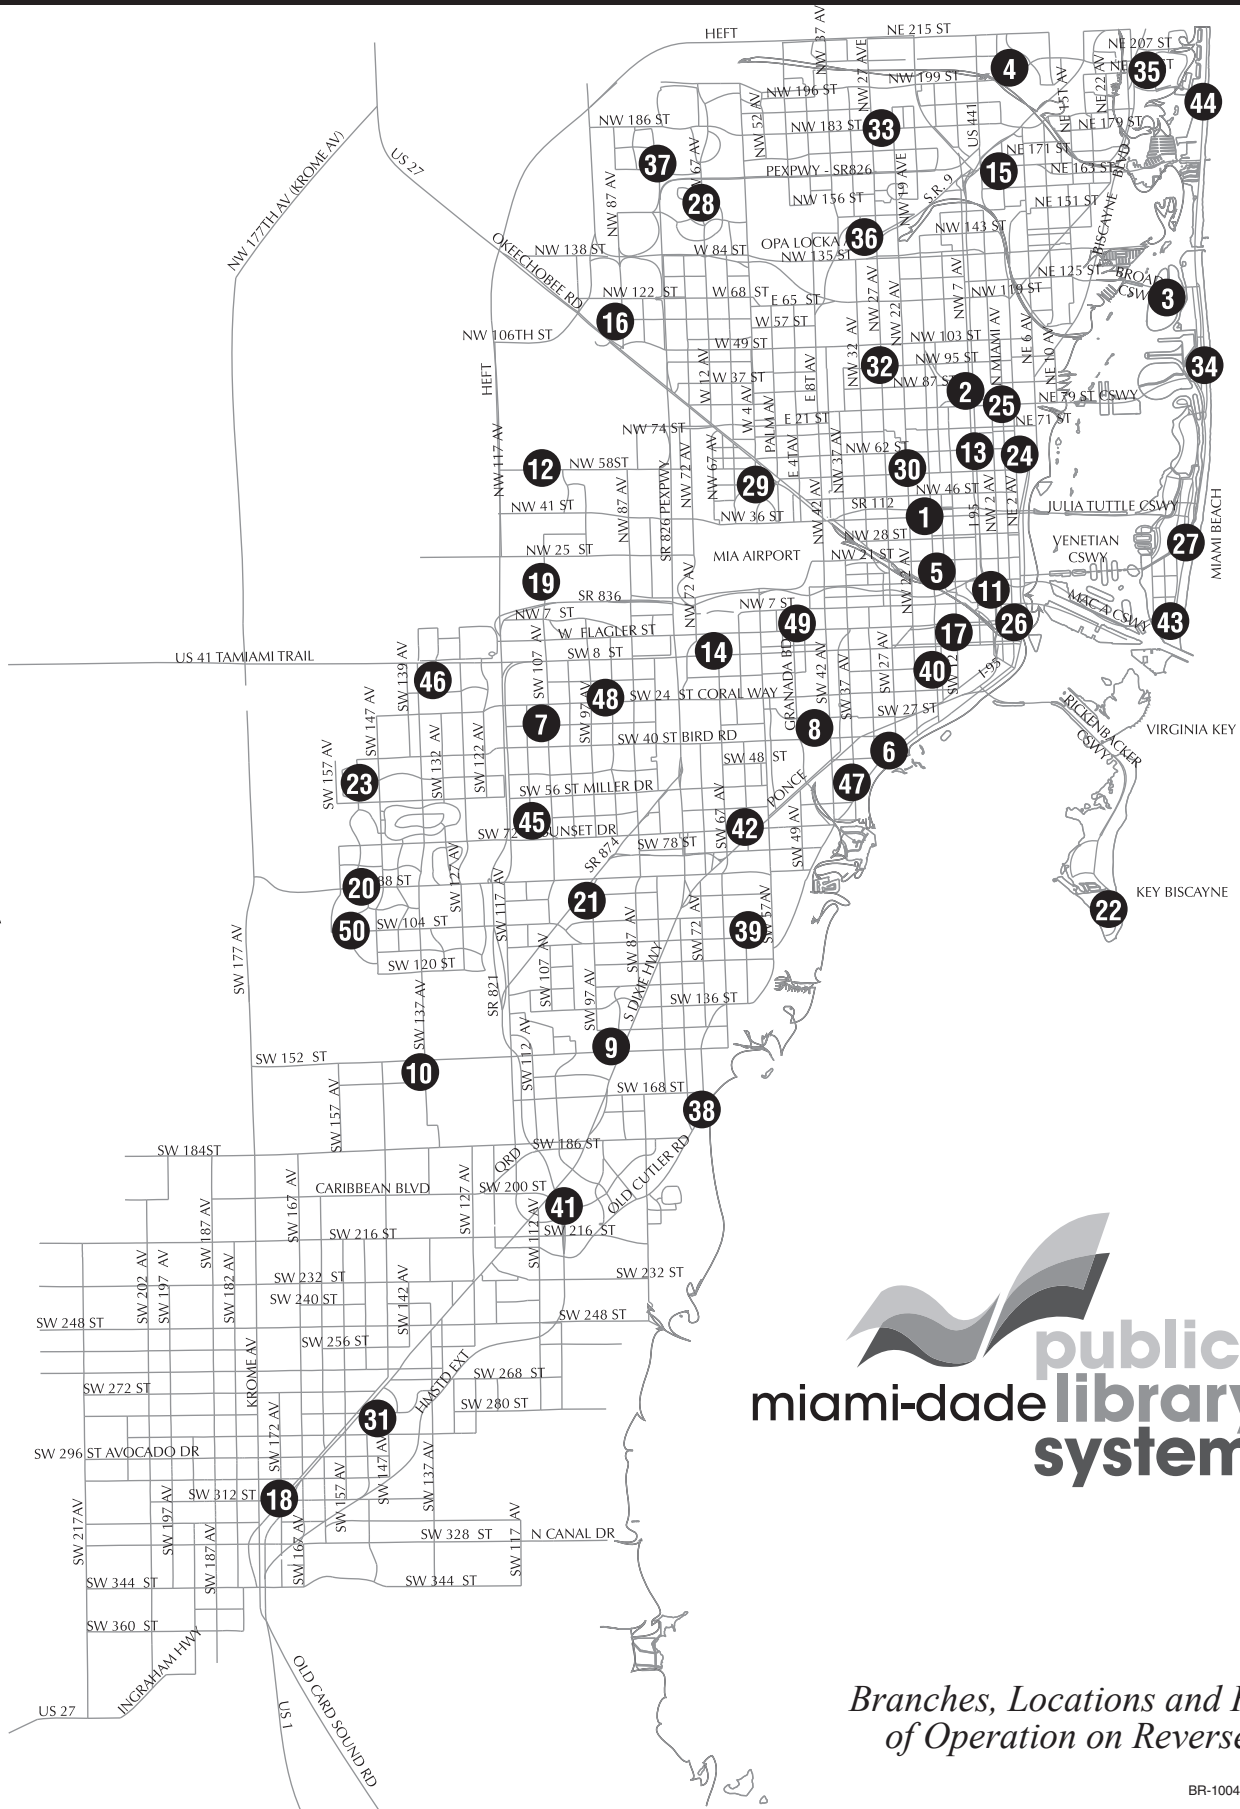

MIAMI-DADE PUBLIC LIBRARY SYSTEM

Branch Locations

MIAMI-DADE
COUNTY

Branches, Locations and Hours of Operation on Reverse Side