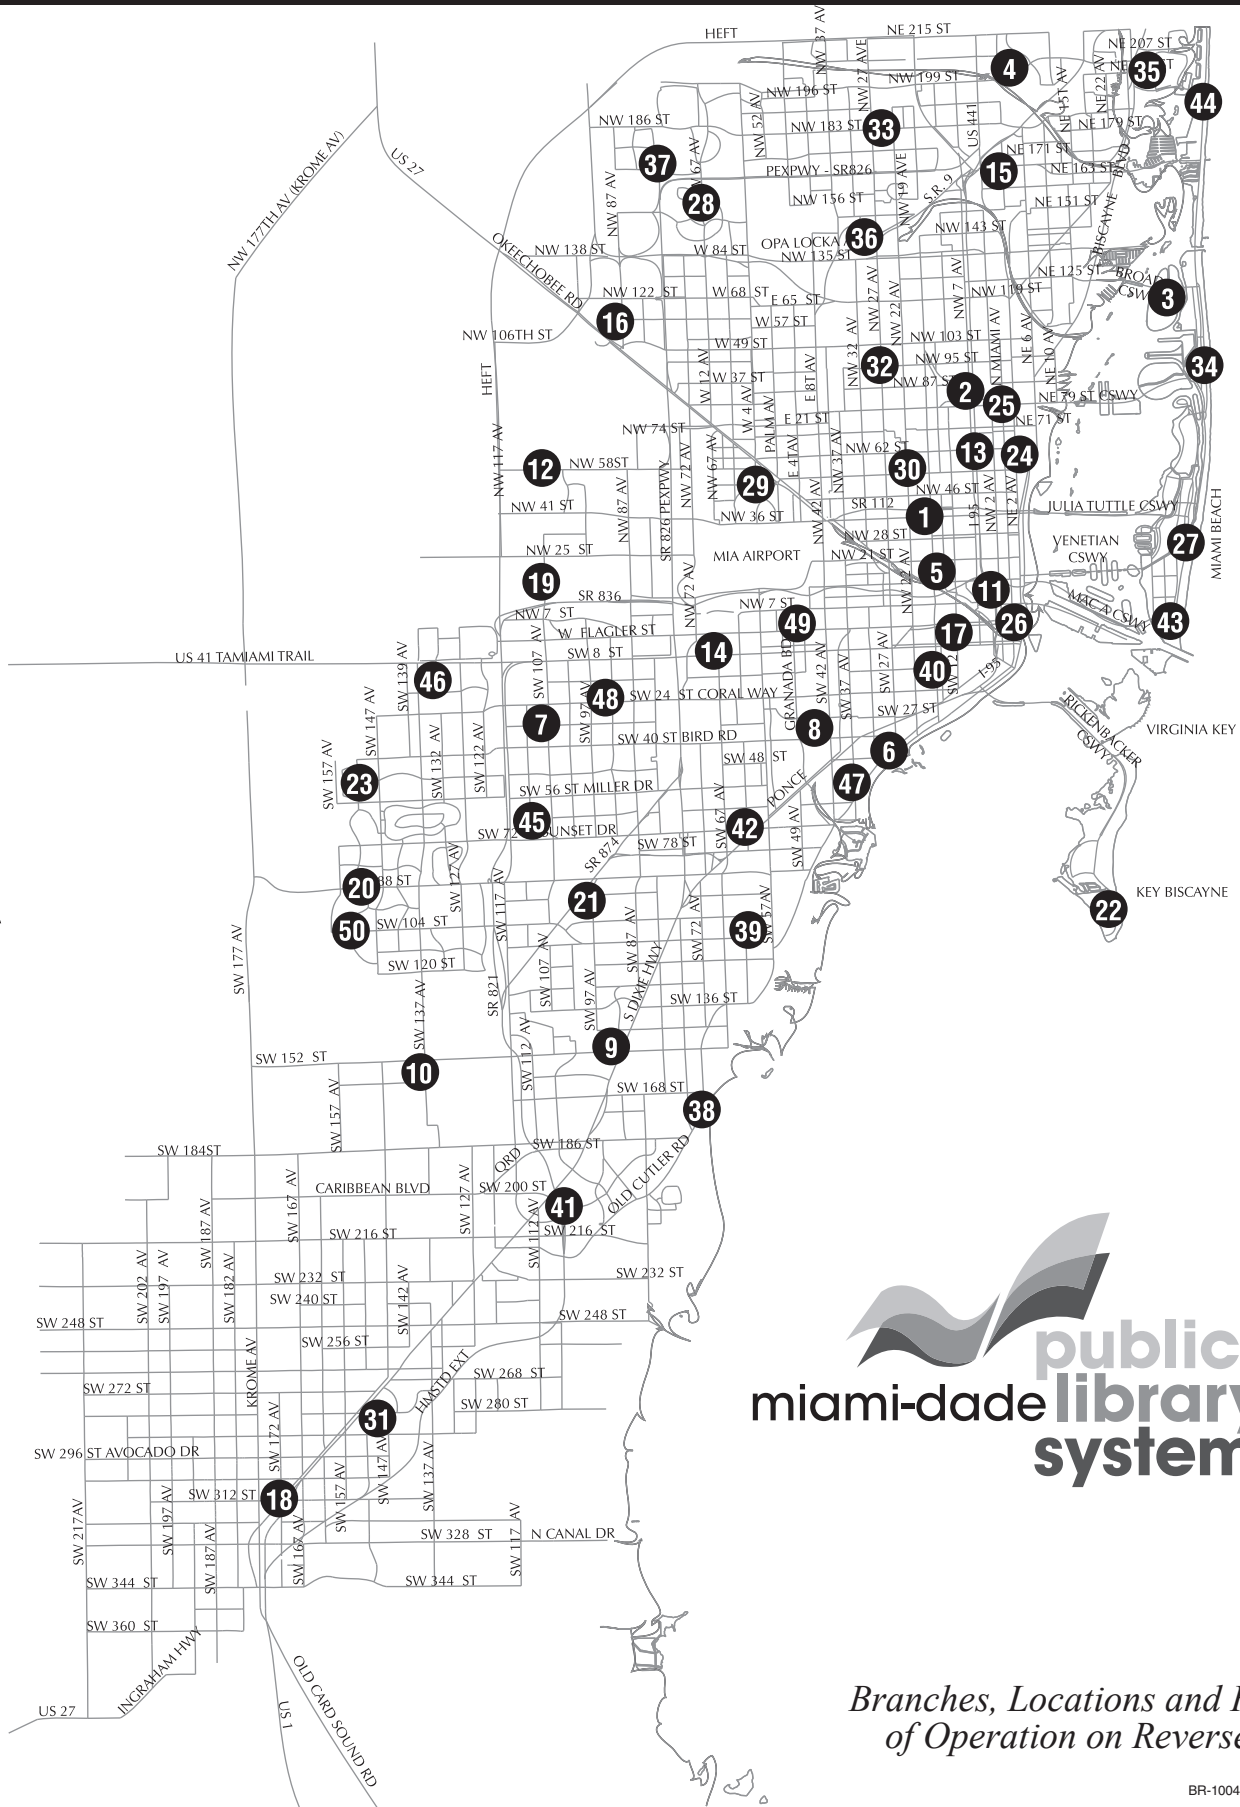

MIAMI-DADE PUBLIC LIBRARY SYSTEM

Branch Locations

MIAMI-DADE
COUNTY

public
miami-dade library
system

*Branches, Locations and Hours
of Operation on Reverse Side*